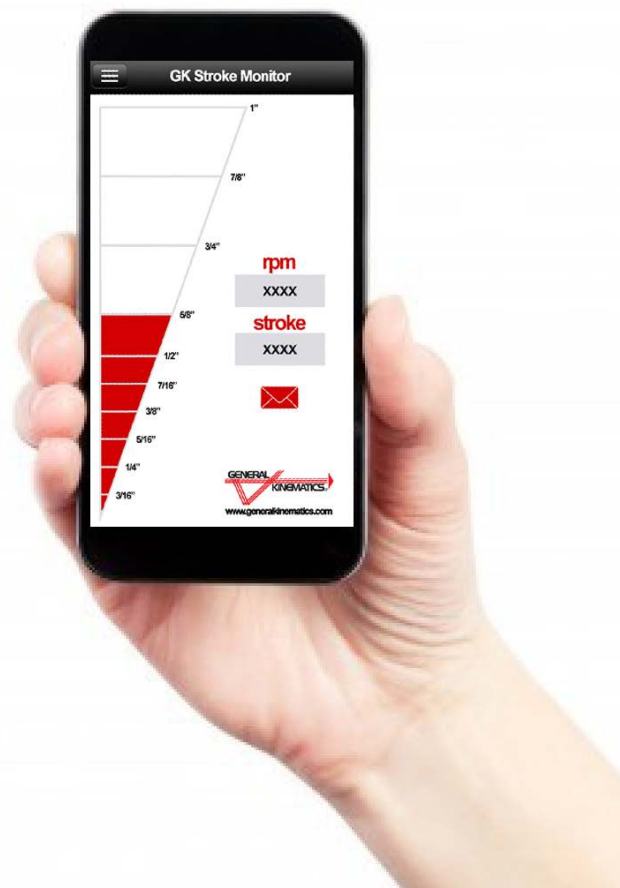

PARTS &
SERVICE

Replacement parts & fabrications for Vibratory & Rotary Process Equipment

Portable Stroke Monitor

Features

- Bluetooth technology
- Measures both stroke and rpm
- Optional temperature sensor
- Ability to email results directly to the GK Service Team
- Provides 24/7/365 GK contact information
- Downloadable for both Apple and Android devices